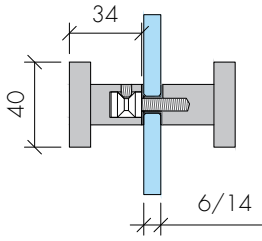

ABR-009

Cam Kapı Kulp
Glass Door Knob

- » Çap (Ø) : 40 mm / Diameter (Ø) : 40 mm
- » 304 Paslanmaz Çelik / 304 Stainless Steel
- » Parlak, Satine, Altın/Bronz/Siyah Pvd Kaplama veya Ral Boyalı Yüzey
  / Polished, Satin, Gold/Bronze/Black Pvd Plated or Ral Painted Finish