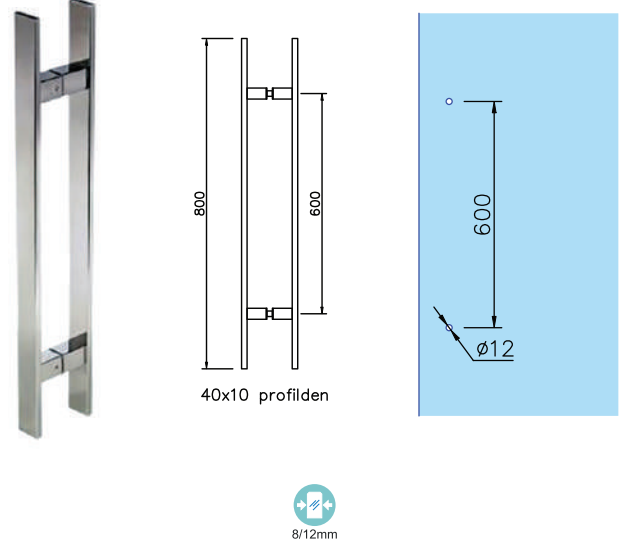

ABR-205-4010

Paslanmaz Cam Kapı Kolu
Stainless Steel Glass Door Handle

- » Camdaki delik çapı: Ø14 / Cap in glass: Ø14
- » Projenize Özel Ölçüde Üretim İmkânı / Special Production Opportunity for Your Project
- » 304 Paslanmaz Çelik / 304 Stainless Steel
- » Parlak, Satine, Altın/Bronz/Siyah Pvd Kaplama veya Ral Boyalı Yüzey
  / Polished, Satin, Gold/Bronze/Black Pvd Plated or Ral Painted Finish

ABR-210

Paslanmaz Cam Kapı Kolu
Stainless Steel Glass Door Handle