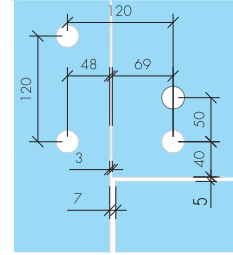

düz delik/
flat hole

konik delik/
countersunk hole

» 8-16 mm Camlara uygun / Suitable for 8-16 mm Glasses.

» SS304 Paslanmaz Çelik, Satin Yüzey / SS304 Stainless Steel, Satin Finish.