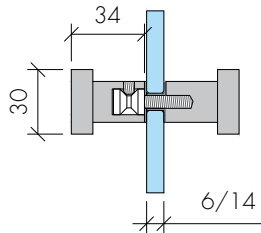

ABR-008

Cam Kapı Kulp
Glass Door Knob

- » Çap (Ø) : 30 mm / Diameter (Ø) : 30 mm
- » 304 Paslanmaz Çelik / 304 Stainless Steel
- » Parlak, Satine, Altın/Bronz/Siyah Pvd Kaplama veya Ral Boyalı Yüzey
  / Polished, Satin, Gold/Bronze/Black Pvd Plated or Ral Painted Finish