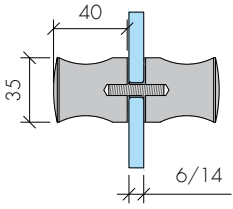

ABR-005

Cam Kapı Kulp
Glass Door Knob

- » Çap (Ø) : 35 mm / Diameter (Ø) : 35 mm
- » 304 Paslanmaz Çelik / 304 Stainless Steel
- » Parlak, Satine, Altın/Bronz/Siyah Pvd Kaplama veya Ral Boyalı Yüzey
  / Polished, Satin, Gold/Bronze/Black Pvd Plated or Ral Painted Finish