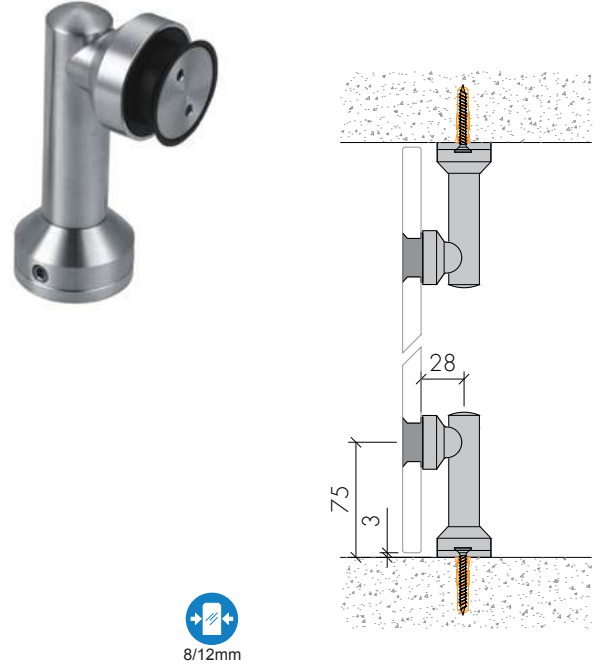

ABR-8000A-5

Duvardan Duvara Tek Mafsallı
Wall to Glass Connector

- » 8mm - 12mm Camlara Uygun / Suitable For 8mm - 12mm Glasses
- » Düz Havşalı Veya Havşa Başlı / Flat Countersunk Or Countersunk Head
- » 304 Paslanmaz Çelik, Satin Yüzey / 304 Stainless Steel, Satin Finish