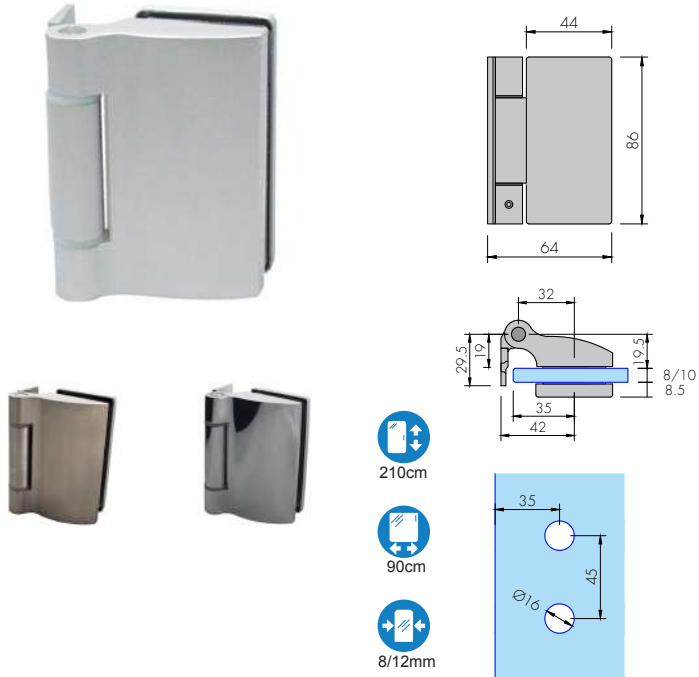

ABR-1806-8

Alüminyum Yaprak Cam Kapı Menteşesi (Duvardan Cama)
/Aluminum Glass Door Hinge (From Wall to Glass)

- » 8 mm - 12 mm Camlara Uygun / Glass thickness 8 mm - 12 mm
- » Taşıma Kapasitesi 2 Menteşe Max 55 kg ' dir / Max. load is 55 kg. for two hinges
- » Alüminyum Natürel Eloksal , Siyah, Satin ve Parlak Krom Renk Seçenekleriyle
  / Available in Aluminum Natural Anodizing , Black , Satin and Glossy Chrome

ABR-1806-9

Alüminyum Yaprak Cam Kapı Menteşesi (Duvardan Cama)
/Aluminum Glass Door Hinge (From Wall to Glass)