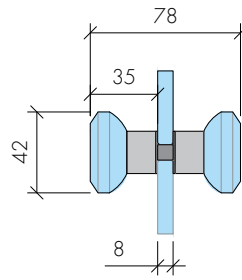

ABR-011

Cam Kapı Kulp
Glass Door Knob

- » Çap (Ø) : 42 mm / Diameter (Ø) : 42 mm
- » Cam ve Piring Malzeme Parlak Krom kaplama
  / Glass and Chrome Plated Brass Material