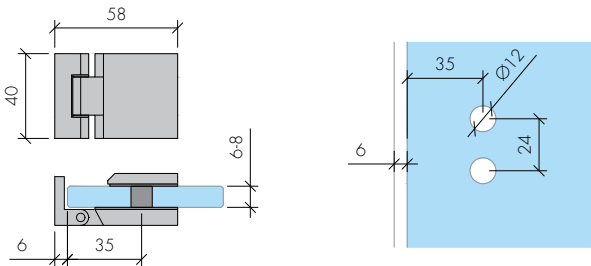

- » 6 mm - 8 mm Camlara Uygun / Glass thickness 6 mm - 8 mm
- » Taşıma Kapasitesi 2 Menteşe Max 40 kg ' dir / Max. load is 40 kg. for two hinges
- » 304 Paslanmaz Çelik, Satin Yüzey / 304 Stainless Steel, Satin Finish