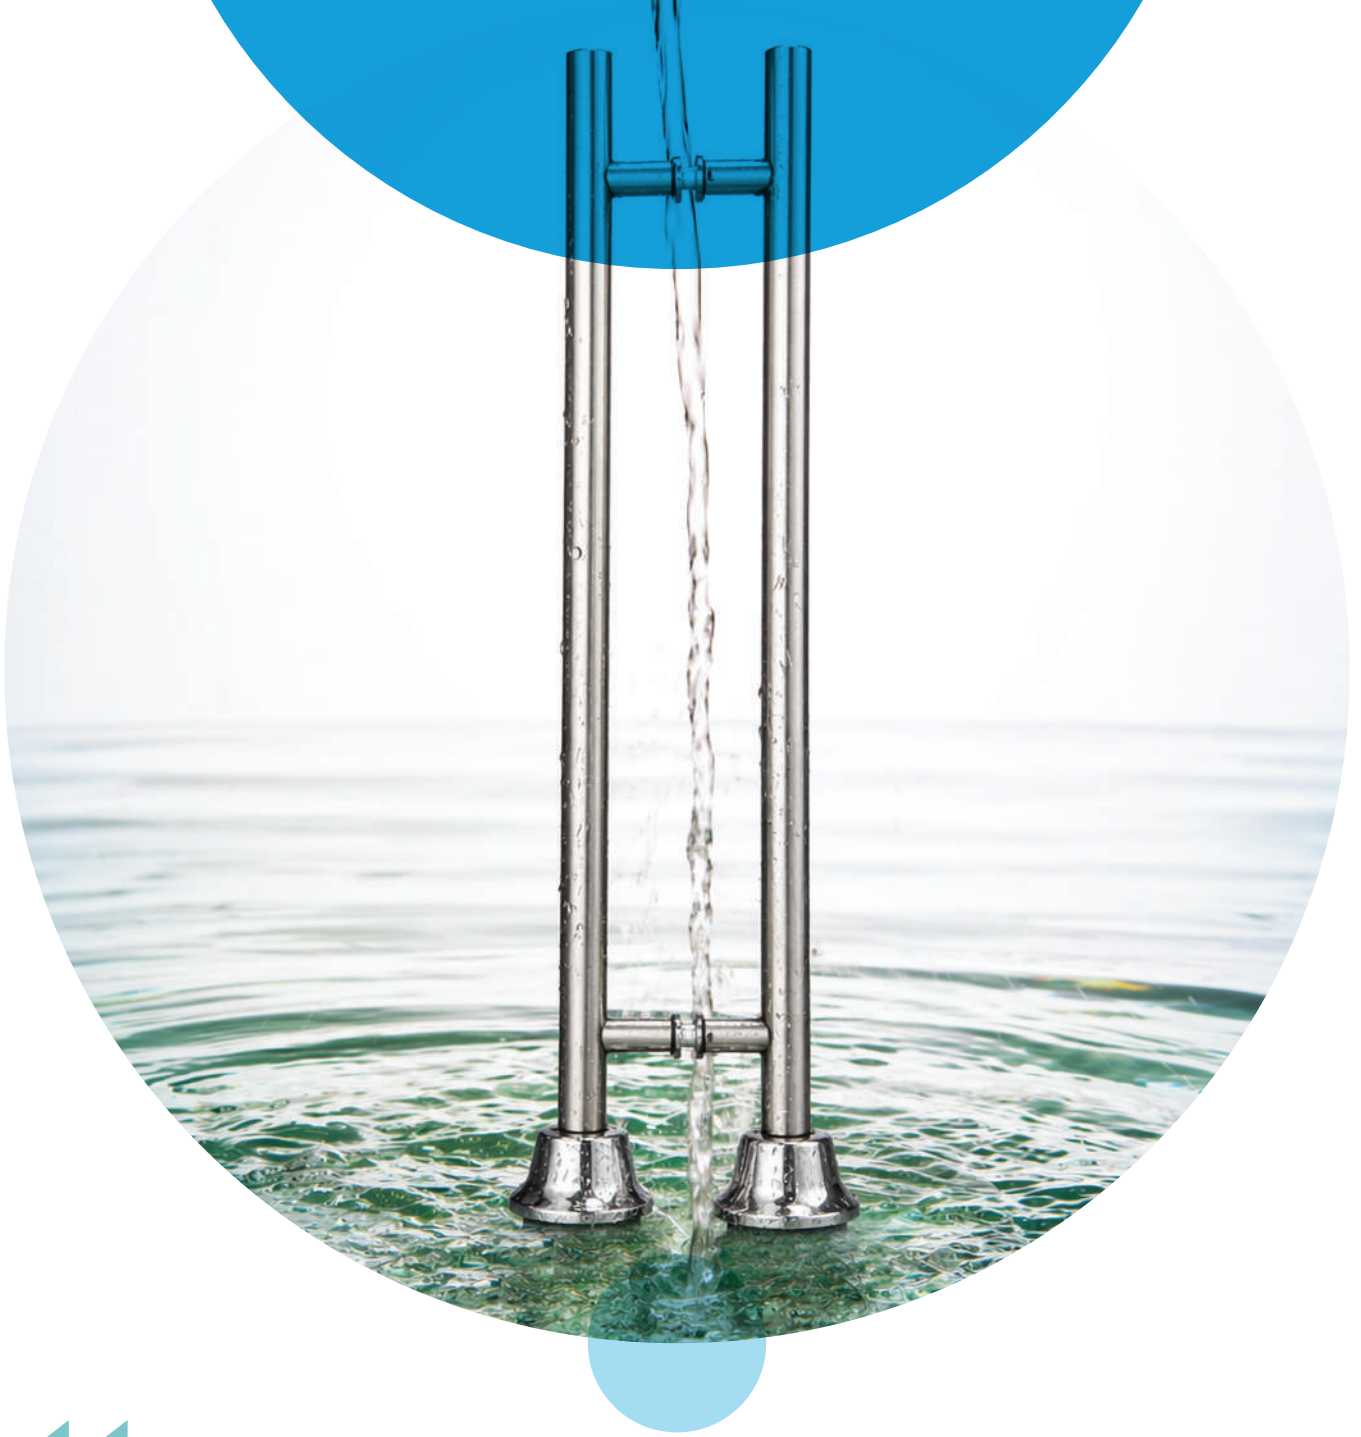

CAM KAPI ÇEKME KOLLARI

Pull Handles For Glass Doors

Çekme kollar, mimari projelerde sade estetik, net hatlar ve kusursuz detay arayan profesyoneller için tasarlanmıştır. Minimal formu ve dengeli ölçüleriyle cam kapı ve vitrin sistemlerine güçlü bir tasarım dili kazandırır. Yüksek kalite malzeme, premium yüzey seçenekleri ve uzun ömürlü yapısıyla mağaza, ofis ve showroom projelerinde mimari bütünlüğü tamamlar. Fonksiyonelliği estetikle buluşturan çekme kollar, nitelikli iç mekân tasarımlarının tamamlayıcı unsurudur.