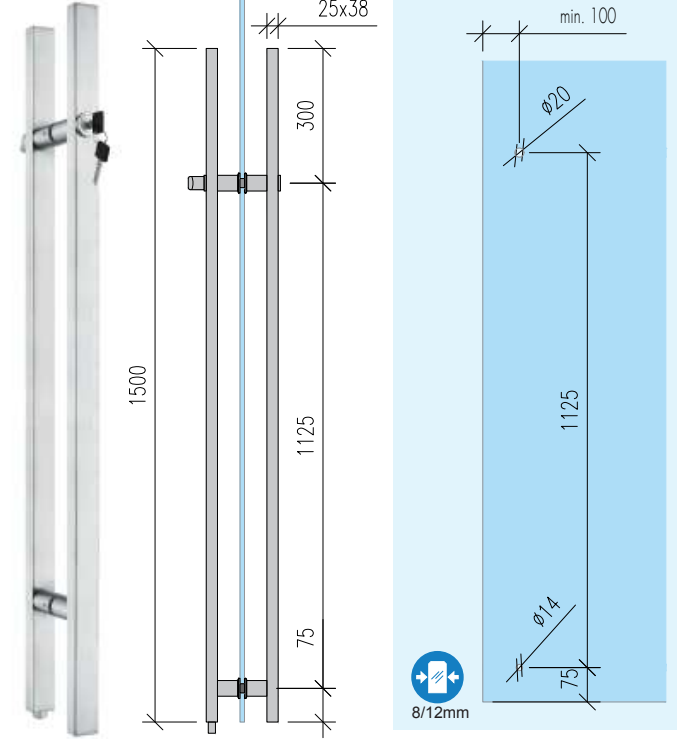

ABR-205-1340

Paslanmaz Kilitli Çekme Kol / Stainless Steel Pull Handle with Lock

- » Ölçüler : $\varnothing 25 \times 1350 \text{ mm}$ / Sizes: $\varnothing 25 \times 1350 \text{ mm}$
- » Dışardan Anahtarlı İçeriden Mandallı Kilitleme
/ Locking With Key From Outside, With Knob From Inside
- » 304 Paslanmaz Çelik , Satin Yüzey / 304 Stainless Steel , Satin Finish

ABR-205-1500K

Paslanmaz Kilitli Çekme Kol / Stainless Steel Pull Handle with Lock

- » Ölçüler : $\varnothing (25 \times 38) \times 1500 \text{ mm}$ / Sizes: $\varnothing (25 \times 38) \times 1500 \text{ mm}$
- » Dışardan Anahtarlı İçeriden Mandallı Kilitleme
/ Locking With Key From Outside, With Knob From Inside
- » 304 Paslanmaz Çelik , Satin Yüzey / 304 Stainless Steel , Satin Finish