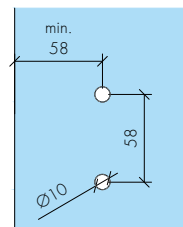

ABR-7558

Sürme Cam Kapı Kulp
Sliding Glass Door Handle

- » Çap (Ø) : 75 x 75 mm / Diameter (Ø) : 75 x 75 mm
- » 8mm – 12 mm Camlara Uygun / Suitable for 8mm – 12 mm Glass
- » 304 Paslanmaz Çelik / 304 Stainless Steel
- » Parlak, Satine, Altın/Bronz/Siyah Pvd Kaplama veya Ral Boyalı Yüzey
  / Polished, Satin, Gold/Bronze/Black Pvd Plated or Ral Painted Finish