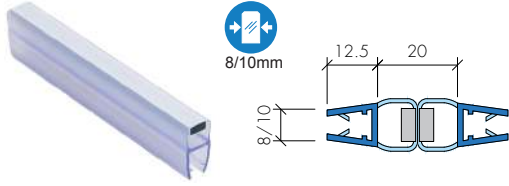

ABR-MPS-02 (Mıknatıslı Fitol)