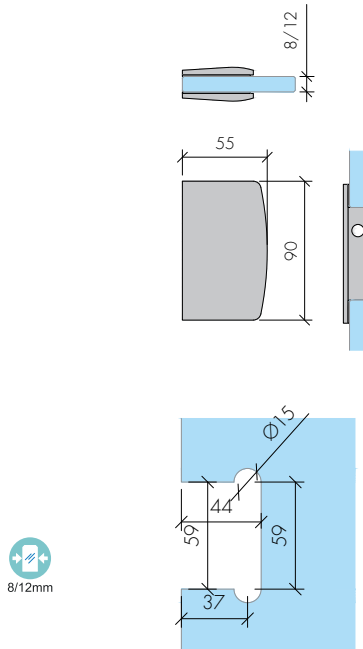

ABR-1910-WC2

Wc Göstergeli Cam Kapı Kilidi Cam Karşılığı
Wc Indicator Glass Door Lock Glass Striker

- » 8-12 mm Camlara uygun / Suitable For 8 mm – 12 mm Glass
- » Piriç Üzeri Parlak Krom, Titanyum Gold, Satin Nikel Kaplama / Chrome Plated, Titanium Gold, Satin Nickel On Brass

ABR-1911

Sürme Cam Kapı Kilid
Sliding Glass Door Lock