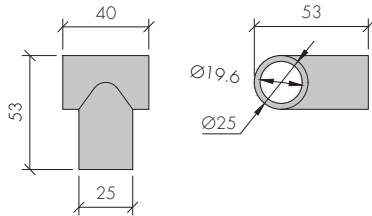

ABR-8500E-14

Gergi Boru T Bağlantısı
Wall to Tube TE Connector For Support Bar

- » Pirinç veya 304 paslanmaz çelik / Brass or 304 Stainless steel
- » Parlak Krom Kaplama veya polisajlı/ Shiny Chrome Plated on Brass or polished
- » Ø: 19mm boruya uygun / Suitable for Ø: 19mm Tube