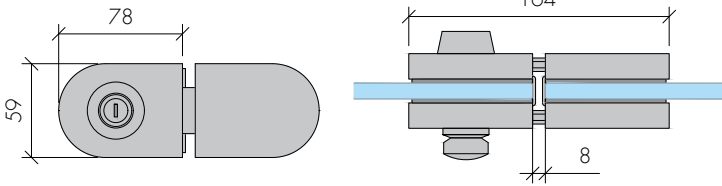

ABR-1937 Camda Deliksiz Cam Kapı Kilidi Glass Door Lock

- » 8-10 mm Camlara Uygun / Suitable For 8 mm – 10 mm Glass
- » 304 Paslanmaz Çelik , Satin Ve Parlak Yüzey / 304 Stainless Steel , Satin And Shiny Finish
- » Camda Delik Geriktirmez / Without Glass Cutting