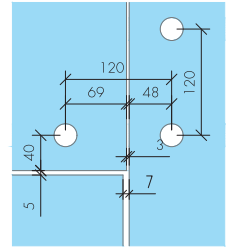

düz delik/
flat hole

konik delik/
countersunk hole