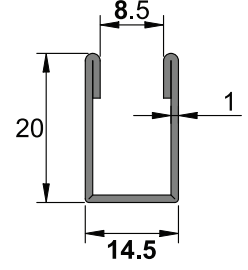

ABR-UCK Serisi | Paslanmaz U Kanal ABR-UCK Serisi

ABR-UCK01