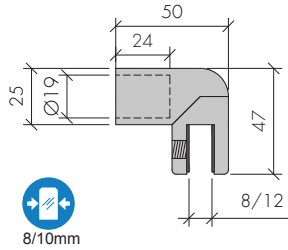

ABR-8500E-12

Gergi Boru Cam Bağlantısı
Wall To Glass Connector For Support Bar

- » Pirinç veya 304 paslanmaz çelik / Brass or 304 Stainless steel
- » Parlak Krom Kaplama veya polisajlı/ Shiny Chrome Plated on Brass or polished
- » Ø: 19mm boruya uygun / Suitable for Ø: 19mm Tube
- » 6-10mm Camlara Uygun / Suitable for 6 mm - 10 mm Glass