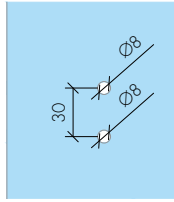

ABR-101

Cam Kapı Kulp
Glass Door Knob

- » Çap (Ø) : 60 mm / Diameter (Ø) : 60 mm
- » 304 Paslanmaz Çelik / 304 Stainless Steel
- » Parlak, Satine, Altın/Bronz/Siyah Pvd Kaplama veya Ral Boyalı Yüzey
  / Polished, Satin, Gold/Bronze/Black Pvd Plated or Ral Painted Finish