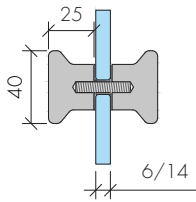

ABR-003 Cam Kapı Kulp Glass Door Knob

- » Çap (Ø) : 40 mm / Diameter (Ø) : 40 mm
- » 304 Paslanmaz Çelik / 304 Stainless Steel
- » Parlak, Satine, Altın/Bronz/Siyah Pvd Kaplama veya Ral Boyalı Yüzey
  / Polished, Satin, Gold/Bronze/Black Pvd Plated or Ral Painted Finish