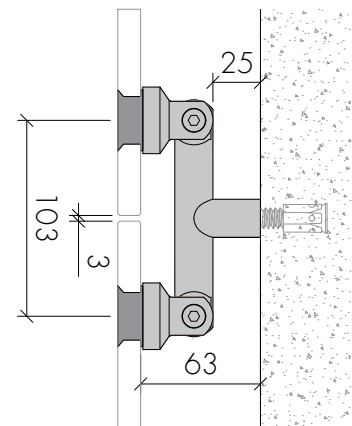

ABR-8000A-6

Duvar Cam Bağlantı
Wall to Glass Connector

- » 8mm - 12mm Camlara Uygun / Suitable For 8mm - 12mm Glasses
- » Düz Havşalı Veya Havşa Başlı / Flat Countersunk Or Countersunk Head
- » 304 Paslanmaz Çelik, Satin Yüzey / 304 Stainless Steel, Satin Finish