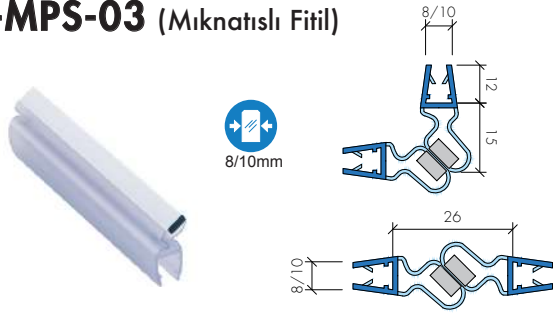

ABR-MPS-03 (Mıknatıslı Fitol)