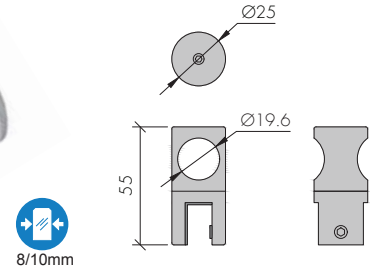

ABR-8500E-13

Gergi Boru Cam Bağlantısı
Wall To Glass Connector For Support Bar

- » Pirinç veya 304 paslanmaz çelik / Brass or 304 Stainless steel
- » Parlak Krom Kaplama veya polisajlı/ Shiny Chrome Plated on Brass or polished
- » Ø: 19mm boruya uygun / Suitable for Ø: 19mm Tube
- » 6-10mm Camlara Uygun / Suitable for 6 mm - 10 mm Glass