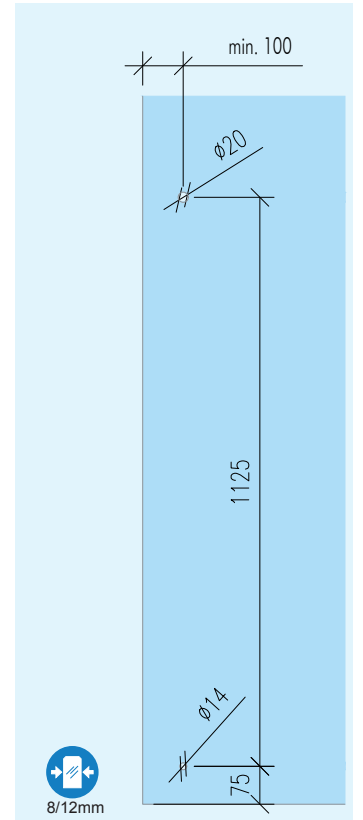

ABR-205-1500

Paslanmaz Kilitli Çekme Kol / Stainless Steel Pull Handle with Lock

- » Ölçüler : $\varnothing 35 \times 1500 \text{ mm}$ / Sizes: $\varnothing 35 \times 1500 \text{ mm}$
- » Dışardan Anahtarlı İçeriden Mandallı Kilitleme
  / Locking With Key From Outside, With Knob From Inside
- » 304 Paslanmaz Çelik , Satin Yüzey / 304 Stainless Steel , Satin Finish