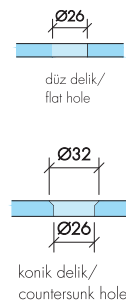

ABR-8300D-4

Cam Kapı Üst Stoper
Glass Door Top Stopper

- » 8-16 mm Camlara uygun / Suitable for 8-16 mm Glasses.
- » SS304 Paslanmaz Çelik, Satin Yüzey / SS304 Stainless Steel, Satin Finish.