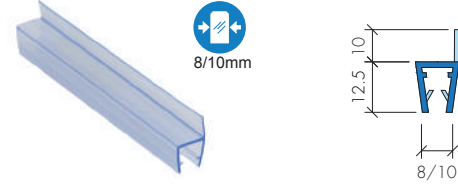

ABR-PS-08 (Bini Fitol)