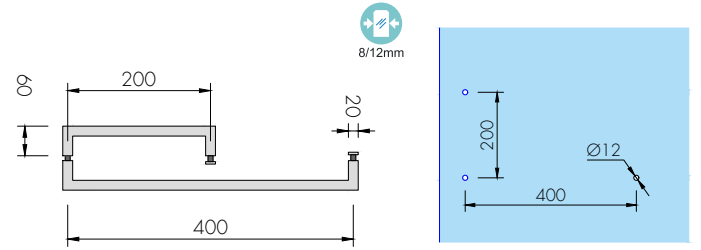

ABR-213

Duşakabin Cam Kapı Kolu
Shower Cabin Glass Door Handle

- » Ölçüler : 20x20 20 Cm / 40 Cm / Dimention : 20x20 20 Cm / 40 Cm
- » Projenize Özel Ölçüde Üretim İmkani / Special Production Opportunity for Your Project
- » Camdaki delik çapı: Ø14 / Cap in glass: Ø14
- » 304 Paslanmaz Çelik / 304 Stainless Steel
- » Parlak, Satine, Altın/Bronz/Siyah Pvd Kaplama veya Ral Boyalı Yüzey
  / Polished, Satin, Gold/Bronze/Black Pvd Plated or Ral Painted Finish