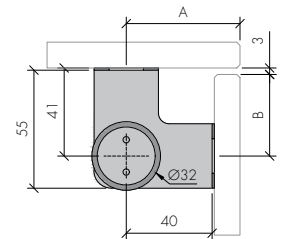

ABR-8000A-7

Cam Panel Bağlantısı Duvardan Cama 90°
Glass Panel Junction Wall to Glass 90°

8/12mm

- » 8mm - 12mm Camlara Uygun / Suitable For 8mm - 12mm Glasses
- » 304 Paslanmaz Çelik, Satin Yüzey / 304 Stainless Steel, Satin Finish

ABR-8000A-8

Cam Panel Bağlantısı Camdan Cama 180°
Glass Panel Connection Glass to Glass 180°

8/12mm

- » 8mm - 12mm Camlara Uygun / Suitable For 8mm - 12mm Glasses
- » 304 Paslanmaz Çelik, Satin Yüzey / 304 Stainless Steel, Satin Finish

ABR-8000A-9

Cam Panel Bağlantısı Camdan Cama 90°
Glass Panel Junction Glass to Glass 90°

8/12mm

CAM	A	B
8mm	46mm	35mm
10mm	48mm	35mm
12mm	50mm	35mm

- » 8mm - 12mm Camlara Uygun / Suitable For 8mm - 12mm Glasses
- » 304 Paslanmaz Çelik, Satin Yüzey / 304 Stainless Steel, Satin Finish

ABR-8000A-10

Cam Panel Bağlantısı - Camdan Cama 3'lü Bağlantı
Glass Panel Connection - Glass to Glass 3-Way Connector

8/12mm

CAM	A	B
8mm	46mm	35mm
10mm	48mm	35mm
12mm	50mm	35mm

- » 8mm - 12mm Camlara Uygun / Suitable For 8mm - 12mm Glasses
- » 304 Paslanmaz Çelik, Satin Yüzey / 304 Stainless Steel, Satin Finish