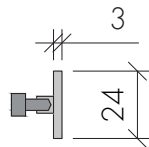

ABR-078A-8

Yan Cam ve Profil Birleştirici

8/10mm

- » 304 Paslanmaz Çelik Malzeme / 304 Stainless Steel Material