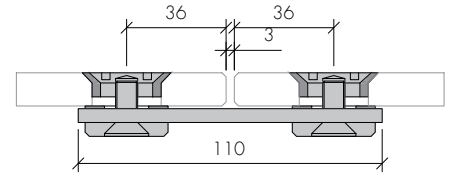

8/12mm

- » 8mm - 12mm Camlara Uygun / Suitable For 8mm - 12mm Glasses
- » 304 Paslanmaz Çelik, Satin Yüzey / 304 Stainless Steel, Satin Finish