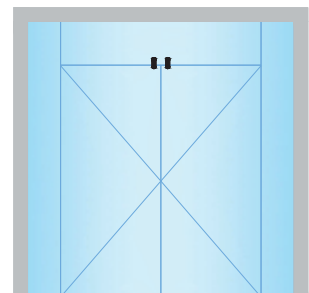

ABR-8300D-4

Cam Kapı Üst Stoper
Glass Door Top Stopper

- » 8-16 mm Camlara uygun / Suitable for 8-16 mm Glasses.
- » SS304 Paslanmaz Çelik, Satin Yüzey / SS304 Stainless Steel, Satin Finish.