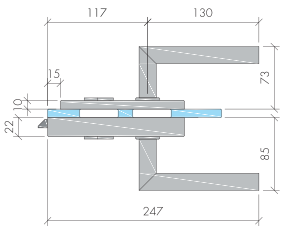

ABR-1906

Paslanmaz Cam Kapı Kilidi
Stainless Steel Glass Door Lock

- 8 mm – 12 mm Camlara Uygun / Suitable for 8 mm – 12 mm Glass
- Gövde , Kol , Barel Ve Kasa Karşılığı Sete Dahildir / Lock body, handle, barrel and strike plate included in the set
- Sağ Ve Sol Uyumlu / Suitable for right and left use
- 304 Paslanmaz Çelik, Satin Ve Parlak Yüzey / 304 Stainless Steel, Satin And Shiny Finish