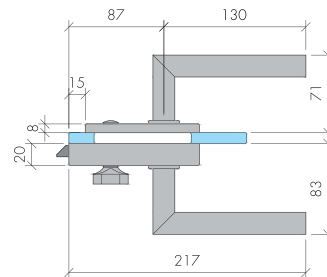

ABR-1906WCK

Paslanmaz WC Göstergeli Cam Kapı Kilidi /
Stainless Steel WC Glass Door Lock with indicator

- » 8 mm – 12 mm Camlara Uygun / Suitable for 8 mm – 12 mm Glass
- » Ön Ve Arkada Kırmızı, Yeşil Göstergeli / With red/green indicators on the front and back
- » Gövde , Kol , Barel Ve Kasa Karşılığı Sete Dahildir / Lock body, handle, barrel and strike plate included in the set
- » Sağ Ve Sol Uyumlu / Suitable for right and left use
- » 304 Paslanmaz Çelik, Satin Ve Parlak Yüzey / 304 Stainless Steel, Satin And Shiny Finish