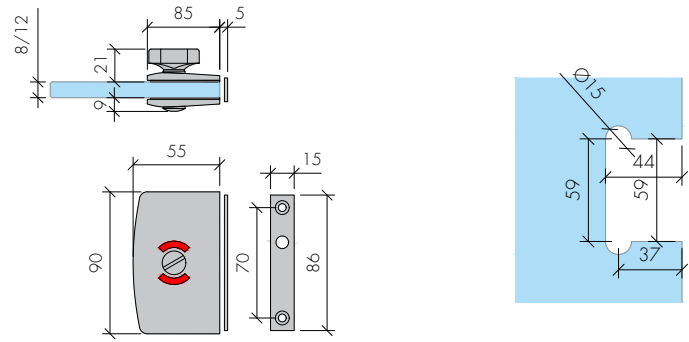

ABR-1910WC

Wc Göstergeli Cam Kapı Kilidi
Wc Glass Door Lock with Indicator

- » 8-12 mm Camlara Uygun / Suitable For 8 mm – 12 mm Glass
- » WC Tipi Kırmızı-Yeşil Göstergeli / With Red/green Indicators
- » Paslanmaz Kasa Karşılığı Dahil / Stainless Steel Case Plate Included
- » Piriç Üzeri Parlak Krom, Titanyum Gold, Satin Nikel Kaplama / Chrome Plated, Titanium Gold, Satin Nickel On Brass