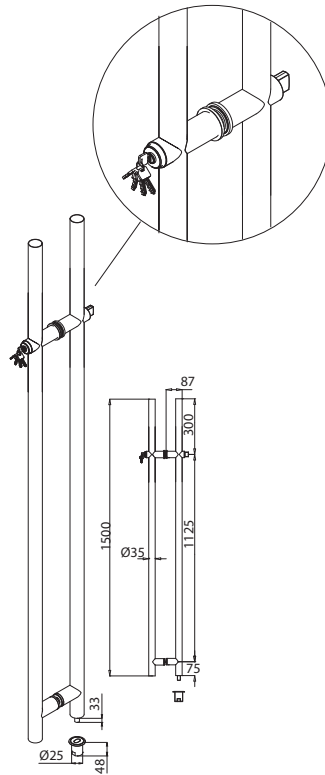

ABR-205-1340

Paslanmaz Kilitli Çekme Kol / Stainless Steel Pull Handle with Lock

- » Ölçüler : $\varnothing 25 \times 1350 \text{ mm}$ / Sizes: $\varnothing 25 \times 1350 \text{ mm}$
- » Dışardan Anahtarlı İçeriden Mandallı Kilitleme
/ Locking With Key From Outside, With Knob From Inside
- » 304 Paslanmaz Çelik , Satin Yüzey / 304 Stainless Steel , Satin Finish

ABR-205-1500K

Paslanmaz Kilitli Çekme Kol / Stainless Steel Pull Handle with Lock

- » Ölçüler : $\varnothing (25 \times 38) \times 1500 \text{ mm}$ / Sizes: $\varnothing (25 \times 38) \times 1500 \text{ mm}$
- » Dışardan Anahtarlı İçeriden Mandallı Kilitleme
/ Locking With Key From Outside, With Knob From Inside
- » 304 Paslanmaz Çelik , Satin Yüzey / 304 Stainless Steel , Satin Finish

ABR-205-1500

Paslanmaz Kilitli Çekme Kol / Stainless Steel Pull Handle with Lock

- » Ölçüler : $\varnothing 35 \times 1500 \text{ mm}$ / Sizes: $\varnothing 35 \times 1500 \text{ mm}$
- » Dışardan Anahtarlı İçeriden Mandallı Kilitleme
/ Locking With Key From Outside, With Knob From Inside
- » 304 Paslanmaz Çelik , Satin Yüzey / 304 Stainless Steel , Satin Finish