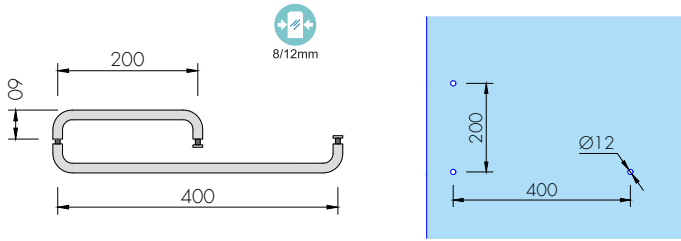

ABR-212

Duşakabin Cam Kapı Kolu
Shower Cabin Glass Door Handle

- » Ölçüler : 20 Cm / 40 Cm / Dimention : 20 Cm / 40 Cm
- » Projenize Özel Ölçüde Üretim İmkani / Special Production Opportunity for Your Project
- » Camdaki delik çapı: Ø14 / Cap in glass: Ø14
- » 304 Paslanmaz Çelik / 304 Stainless Steel
- » Parlak, Satine, Altın/Bronz/Siyah Pvd Kaplama veya Ral Boyalı Yüzey
  / Polished, Satin, Gold/Bronze/Black Pvd Plated or Ral Painted Finish