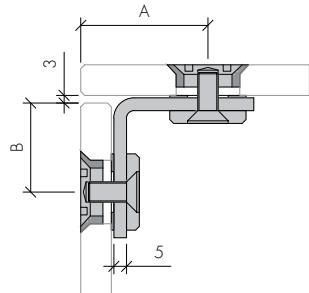

ABR-8000A-9

Cam Panel Bağlantısı Camdan Cama 90°
Glass Panel Junction Glass to Glass 90°

8/12mm