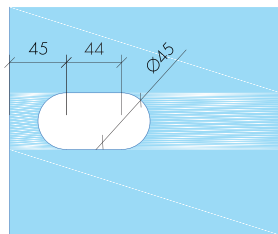

ABR-1906A

Anahtarsız Paslanmaz Cam Kapı Kilidi
Keyless Stainless Glass Door Lock

- 8 mm – 12 mm Camlara Uygun / Suitable for 8 mm – 12 mm Glass
- Gövde , Kol , Barel Ve Kasa Karşılığı Sete Dahildir / Lock body, handle, barrel and strike plate included in the set
- Sağ Ve Sol Uyumlu / Suitable for right and left use
- 304 Paslanmaz Çelik, Satin Ve Parlak Yüzey / 304 Stainless Steel, Satin And Shiny Finish