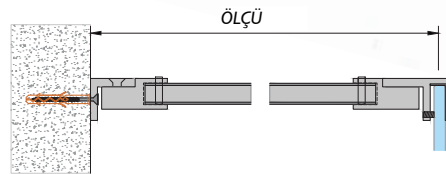

ABR-8500F

Mafsallı Sabit Kanat Gergi (Duvardan Cama)
ABRculated Support Bar For Fix Panel (Wall to Glass)