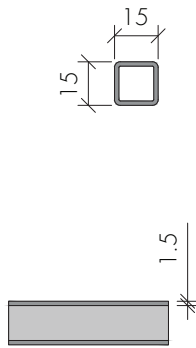

ABR-8500F-15

15x15mm Paslanmaz Profil
15x15mm Stainless Steel Profile