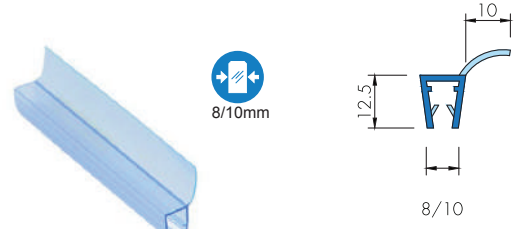

ABR-PS10 (135° Fitol)