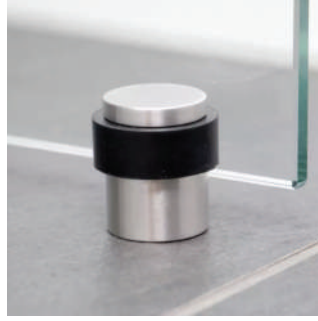

ABR-8300C-14 Kapı Stoper Door Stop with Rubber