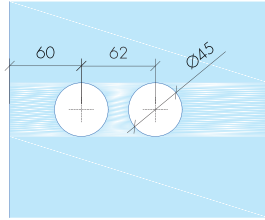

ABR-1906

Paslanmaz Cam Kapı Kilidi
Stainless Steel Glass Door Lock

- 8 mm – 12 mm Camlara Uygun / Suitable for 8 mm – 12 mm Glass
- Gövde , Kol , Barel Ve Kasa Karşılığı Sete Dahildir / Lock body, handle, barrel and strike plate included in the set
- Sağ Ve Sol Uyumlu / Suitable for right and left use
- 304 Paslanmaz Çelik, Satin Ve Parlak Yüzey / 304 Stainless Steel, Satin And Shiny Finish