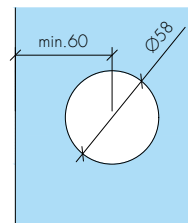

- » Çap (Ø) : 65 mm / Diameter (Ø) : 65 mm
- » 8mm – 12 mm Camlara Uygun / Suitable for 8mm – 12 mm Glass
- » 304 Paslanmaz Çelik / 304 Stainless Steel
- » Parlak, Satine, Altın/Bronz/Siyah Pvd Kaplama veya Ral Boyalı Yüzey / Polished, Satin, Gold/Bronze/Black Pvd Plated or Ral Painted Finish