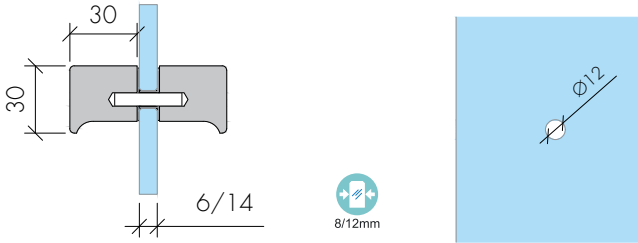

ABR-015

Cam Kapı Kulp
Glass Door Knob

- » Çap (Ø) : 30 mm / Diameter (Ø) : 30 mm
- » 304 Paslanmaz Çelik / 304 Stainless Steel
- » Parlak, Satine, Altın/Bronz/Siyah Pvd Kaplama veya Ral Boyalı Yüzey / Polished, Satin, Gold/Bronze/Black Pvd Plated or Ral Painted Finish