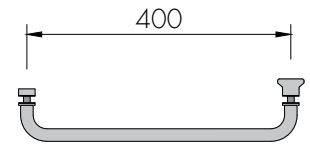

ABR-211

Duşakabin Cam Kapı Kolu
Shower Cabin Glass Door Handle

- » Ölçüler : Ø 19 400x420 / Dimention : Ø 19 400x420
- » Projenize Özel Ölçüde Üretim İmkani / Special Production Opportunity for Your Project
- » 304 Paslanmaz Çelik , Parlak Ve Satin Görünüm
  / 304 Stainless Steel , Shiny And Satin Appearance