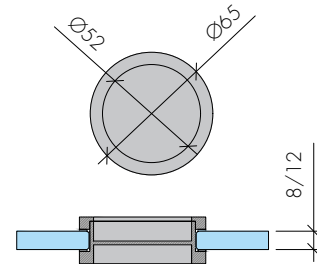

ABR-058

Noktasal Gömme Kulp
Point Recessed Handle