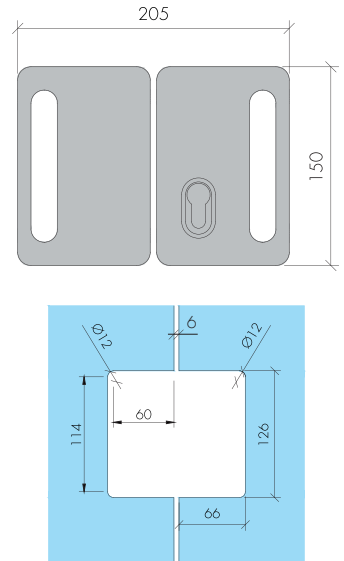

ABR-8600AB Paslanmaz Sürme Cam Kapı Kilidi Stainless Steel Sliding Glass Door Lock

- » 8 mm – 12 mm Camlara Uygun / Suitable for 8 mm – 12 mm Glasses
- » Kanca Tipi Kilitleme / Hook Locking system
- » Çift Taraf Anahtarlı / Double Side One Key
- » 304 Paslanmaz Çelik , Satin Yüzey / 304 Stainless Steel , Satin Finish