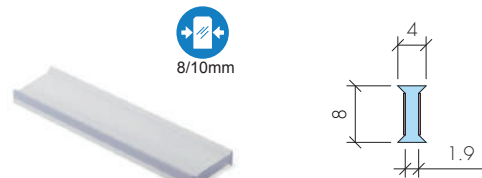

ABR-PSI-08 (Ara Fitol)