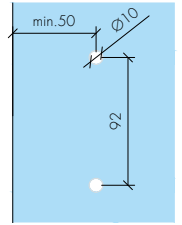

ABR-1192

Sürme Cam Kapı Kulp
Sliding Glass Door Handle

- » Çap (Ø) : 60 x 110 mm / Diameter (Ø) : 60 x 110 mm
- » 8mm – 12 mm Camlara Uygun / Suitable for 8mm – 12 mm Glass
- » 304 Paslanmaz Çelik / 304 Stainless Steel
- » Parlak, Satine, Altın/Bronz/Siyah Pvd Kaplama veya Ral Boyalı Yüzey
  / Polished, Satin, Gold/Bronze/Black Pvd Plated or Ral Painted Finish