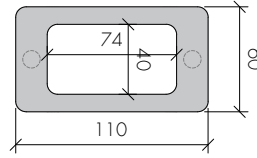

ABR-1192

Sürme Cam Kapı Kulp
Sliding Glass Door Handle

- » Çap (Ø) : 60 x 110 mm / Diameter (Ø) : 60 x 110 mm
- » 8mm – 12 mm Camlara Uygun / Suitable for 8mm – 12 mm Glass
- » 304 Paslanmaz Çelik / 304 Stainless Steel
- » Parlak, Satine, Altın/Bronz/Siyah Pvd Kaplama veya Ral Boyalı Yüzey
  / Polished, Satin, Gold/Bronze/Black Pvd Plated or Ral Painted Finish