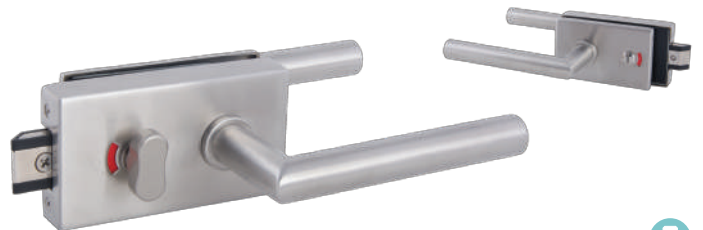

ABR-1906WCK

Paslanmaz WC Göstergeli Cam Kapı Kilidi /
Stainless Steel WC Glass Door Lock with indicator

- » 8 mm – 12 mm Camlara Uygun / Suitable for 8 mm – 12 mm Glass
- » Ön Ve Arkada Kırmızı, Yeşil Göstergeli / With red/green indicators on the front and back
- » Gövde , Kol , Barel Ve Kasa Karşılığı Sete Dahildir / Lock body, handle, barrel and strike plate included in the set
- » Sağ Ve Sol Uyumlu / Suitable for right and left use
- » 304 Paslanmaz Çelik, Satin Ve Parlak Yüzey / 304 Stainless Steel, Satin And Shiny Finish