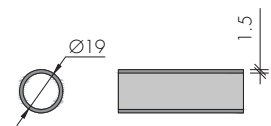

ABR-8500E-19

Paslanmaz Boru
Stainless Steel Profile

- » 304 Paslanmaz Boru/ SS304 Stainless Steel Tube
- » Ø: 19mm boruya uygun / Suitable for Ø: 19mm Tube