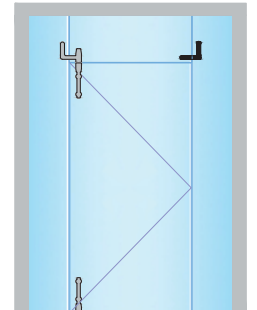

ABR-8300C-11

Duvar Üst Panel Pivot Alt
Wall Top Panel Pivot Bottom

düz delik/
flat hole

konik delik/
countersunk hole

» 8-16 mm Camlara uygun / Suitable for 8-16 mm Glasses.

» SS304 Paslanmaz Çelik, Satin Yüzey / SS304 Stainless Steel, Satin Finish.

ABR-8300D-1

Yan Panel Üst Panel Pivot
Side Panel Top Panel Pivot

düz delik/
flat hole

konik delik/
countersunk hole

» 8-16 mm Camlara uygun / Suitable for 8-16 mm Glasses.

» SS304 Paslanmaz Çelik, Satin Yüzey / SS304 Stainless Steel, Satin Finish.

ABR-8300D-2

Yan Panel ve Üst Panel Bağlantısı
Side Panel and Top Panel Connector

düz delik/
flat hole

konik delik/
countersunk hole

8/12mm

» 8-16 mm Camlara uygun / Suitable for 8-16 mm Glasses.

» SS304 Paslanmaz Çelik, Satin Yüzey / SS304 Stainless Steel, Satin Finish.