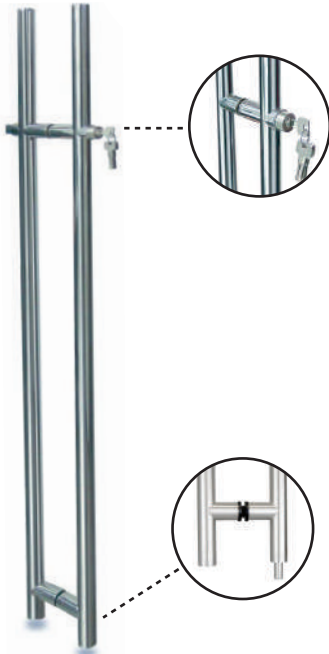

ABR-205-1340

Paslanmaz Kilitli Çekme Kol / Stainless Steel Pull Handle with Lock

- » Ölçüler : $\varnothing 25 \times 1350 \text{ mm}$ / Sizes: $\varnothing 25 \times 1350 \text{ mm}$
- » Dışardan Anahtarlı İçeriden Mandallı Kilitleme
/ Locking With Key From Outside, With Knob From Inside
- » 304 Paslanmaz Çelik , Satin Yüzey / 304 Stainless Steel , Satin Finish

ABR-205-1500K

Paslanmaz Kilitli Çekme Kol / Stainless Steel Pull Handle with Lock

- » Ölçüler : $\varnothing (25 \times 38) \times 1500 \text{ mm}$ / Sizes: $\varnothing (25 \times 38) \times 1500 \text{ mm}$
- » Dışardan Anahtarlı İçeriden Mandallı Kilitleme
/ Locking With Key From Outside, With Knob From Inside
- » 304 Paslanmaz Çelik , Satin Yüzey / 304 Stainless Steel , Satin Finish

ABR-205-1500

Paslanmaz Kilitli Çekme Kol / Stainless Steel Pull Handle with Lock

- » Ölçüler : $\varnothing 35 \times 1500 \text{ mm}$ / Sizes: $\varnothing 35 \times 1500 \text{ mm}$
- » Dışardan Anahtarlı İçeriden Mandallı Kilitleme
/ Locking With Key From Outside, With Knob From Inside
- » 304 Paslanmaz Çelik , Satin Yüzey / 304 Stainless Steel , Satin Finish