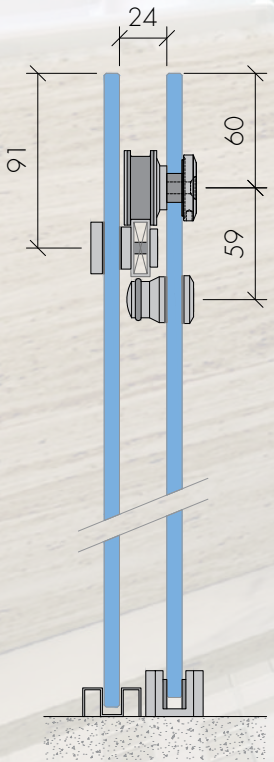

ABR-078

DUŞ SÜRME
SİSTEMLERİ

Sliding shower doors