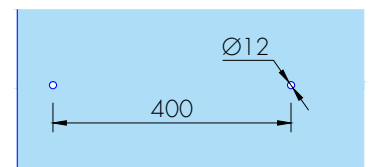

ABR-211

Duşakabin Cam Kapı Kolu
Shower Cabin Glass Door Handle

- » Ölçüler : Ø 19 400x420 / Dimention : Ø 19 400x420
- » Projenize Özel Ölçüde Üretim İmkani / Special Production Opportunity for Your Project
- » 304 Paslanmaz Çelik , Parlak Ve Satin Görünüm
  / 304 Stainless Steel , Shiny And Satin Appearance