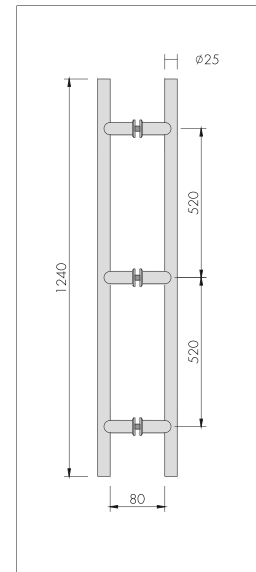

ABR-214

Duşakabin Cam Kapı Kolu
Shower Cabin Glass Door Handle

- » Ölçüler : 20 Cm / 40 Cm / Dimention : 20 Cm / 40 Cm
- » Projeye Özel Ölçüde Üretim İmkani / Special Production Opportunity for Your Project
- » Camdaki delik çapı: Ø14 / Cap in glass: Ø14
- » 304 Paslanmaz Çelik / 304 Stainless Steel
- » Parlak, Satine, Altın/Bronz/Siyah Pvd Kaplama veya Ral Boyalı Yüzey
/ Polished, Satin, Gold/Bronze/Black Pvd Plated or Ral Painted Finish

ABR-205-124

Duşakabin Cam Kapı Kolu
Shower Cabin Glass Door Handle

- » Ölçüler : 20 Cm / 40 Cm / Dimention : 20 Cm / 40 Cm
- » Projeye Özel Ölçüde Üretim İmkani / Special Production Opportunity for Your Project
- » Camdaki delik çapı: Ø14 / Cap in glass: Ø14
- » 304 Paslanmaz Çelik / 304 Stainless Steel
- » Parlak, Satine, Altın/Bronz/Siyah Pvd Kaplama veya Ral Boyalı Yüzey
/ Polished, Satin, Gold/Bronze/Black Pvd Plated or Ral Painted Finish