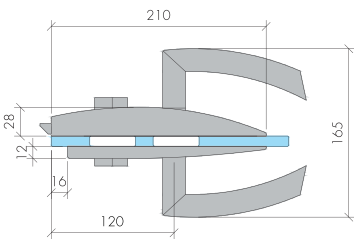

- » 8 mm – 12 mm Camlara Uygun / Suitable for 8 mm – 12 mm Glass
- » Gövde , Kol , Barel Ve Kasa Karşılığı Sete Dahildir / Lock body, handle, barel and strike plate included in the set
- » Sağ Ve Sol Uyumlu / Suitable for right and left use
- » Alüminyum Natürel Eloksal, Siyah Eloksal Ve Diğer Renkler / Aluminum Natural Anodizing, Black Anodizing And Other Color Alternatives