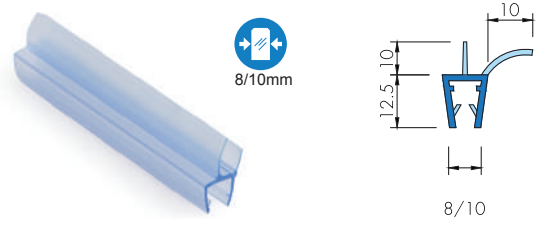

ABR-PS09 (Alt Suluk Fitol)