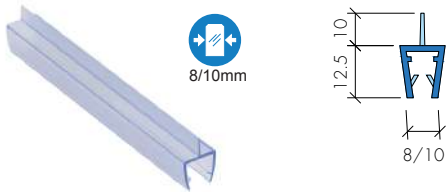

ABR-PS-04 (Y Fitol)