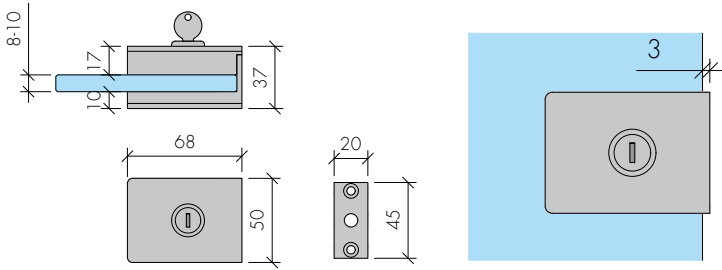

ABR-1925

Camda Deliksiz Anahtarlı Cam Kapı Kilidi
Keyed Glass Door Lock

- » 8-10 mm Camlara Uygun / Suitable For 8 mm – 10 mm Glass
- » Piriç Üzeri Parlak Krom, Titanyum Gold, Satin Nikel Kaplama
  / Chrome Plated, Titanium Gold, Satin Nickel On Brass
- » Camda Delik Geriktirmez / Without Glass Cutting
- » Paslanmaz Kasa Karşılığı Dahildir / Stainless Steel Case Plate Included