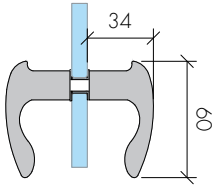

ABR-101

Cam Kapı Kulp
Glass Door Knob

- » Çap (Ø) : 60 mm / Diameter (Ø) : 60 mm
- » 304 Paslanmaz Çelik / 304 Stainless Steel
- » Parlak, Satine, Altın/Bronz/Siyah Pvd Kaplama veya Ral Boyalı Yüzey
  / Polished, Satin, Gold/Bronze/Black Pvd Plated or Ral Painted Finish