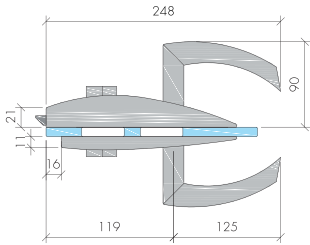

ABR-2908-SSS

Paslanmaz Cam Kapı Kilidi
Stainless Steel Glass Door Lock

- » 8 mm – 12 mm Camlara Uygun / Suitable for 8 mm – 12 mm Glass
- » Gövde , Kol , Barel Ve Kasa Karşılığı Sete Dahildir / Lock body, handle, barrel and strike plate included in the set
- » Sağ Ve Sol Uyumlu / Suitable for right and left use
- » 304 Paslanmaz Çelik, Satin Ve Parlak Yüzey / 304 Stainless Steel, Satin And Shiny Finish