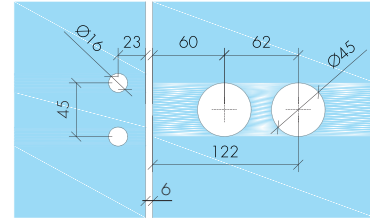

ABR-2908-2-SSS

Paslanmaz Cam Kapı Kilidi Karşılığı
Stainless Steel Strike Box for Glass Door Lock

- » 8 mm – 12 mm Camlara Uygun / Suitable for 8 mm – 12 mm Glass
- » 304 Paslanmaz Çelik, Satin Ve Parlak Yüzey / 304 Stainless Steel, Satin And Shiny Finish