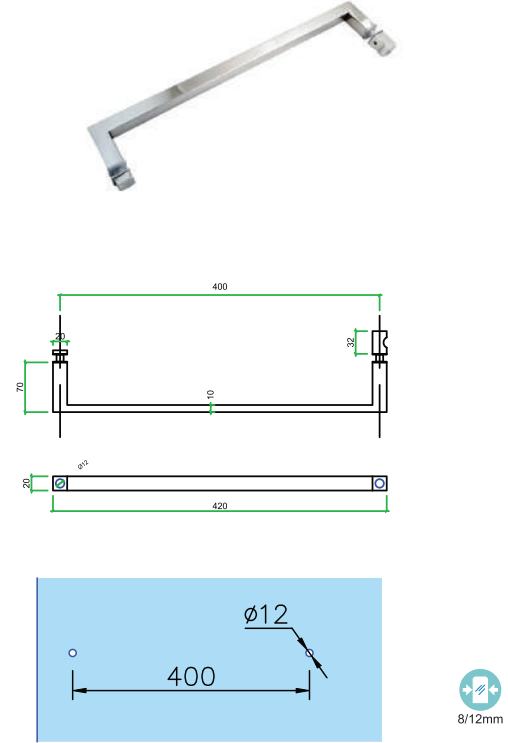

ABR-214

Duşakabin Cam Kapı Kolu
Shower Cabin Glass Door Handle

- » Ölçüler : 20 Cm / 40 Cm / Dimention : 20 Cm / 40 Cm
- » Projeye Özel Ölçüde Üretim İmkani / Special Production Opportunity for Your Project
- » Camdaki delik çapı: Ø14 / Cap in glass: Ø14
- » 304 Paslanmaz Çelik / 304 Stainless Steel
- » Parlak, Satine, Altın/Bronz/Siyah Pvd Kaplama veya Ral Boyalı Yüzey
/ Polished, Satin, Gold/Bronze/Black Pvd Plated or Ral Painted Finish