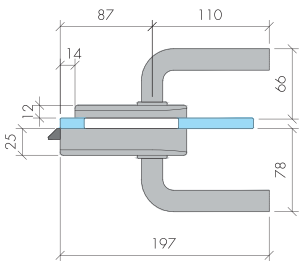

ABR-1906A

Anahtarsız Paslanmaz Cam Kapı Kilidi
Keyless Stainless Glass Door Lock

- 8 mm – 12 mm Camlara Uygun / Suitable for 8 mm – 12 mm Glass
- Gövde , Kol , Barel Ve Kasa Karşılığı Sete Dahildir / Lock body, handle, barrel and strike plate included in the set
- Sağ Ve Sol Uyumlu / Suitable for right and left use
- 304 Paslanmaz Çelik, Satin Ve Parlak Yüzey / 304 Stainless Steel, Satin And Shiny Finish