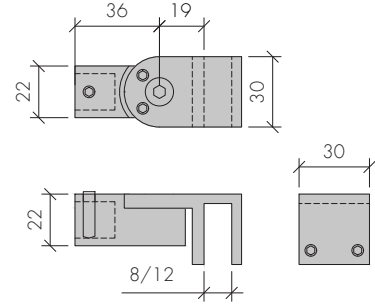

ABR-8500F-12

Gergi Profil Cam Bağlantısı
/ Wall to Glass Connector for Support Bar

- » Zamak / Zinc Material
- » Zamak Üstü Krom Kaplama / Chrome Plated on Zinc Material
- » 15x15mm Paslanmaz Profil uygun / Suitable for 15x15mm Profile
- » 6-10mm Camlara Uygun / Suitable For 6-10mm Glass