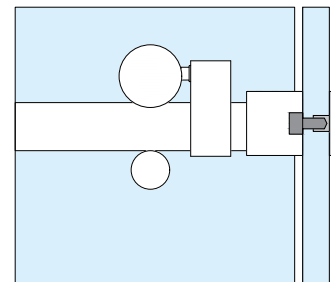

ABR-078A-8

Yan Cam ve Profil Birleştirici

8/10mm

- » 304 Paslanmaz Çelik Malzeme / 304 Stainless Steel Material