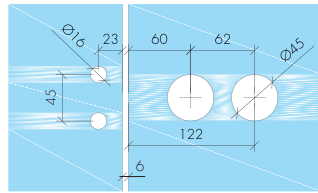

ABR-2908-SSS

Paslanmaz Cam Kapı Kilidi
Stainless Steel Glass Door Lock

- » 8 mm – 12 mm Camlara Uygun / Suitable for 8 mm – 12 mm Glass
- » Gövde , Kol , Barel Ve Kasa Karşılığı Sete Dahildir / Lock body, handle, barrel and strike plate included in the set
- » Sağ Ve Sol Uyumlu / Suitable for right and left use
- » 304 Paslanmaz Çelik, Satin Ve Parlak Yüzey / 304 Stainless Steel, Satin And Shiny Finish