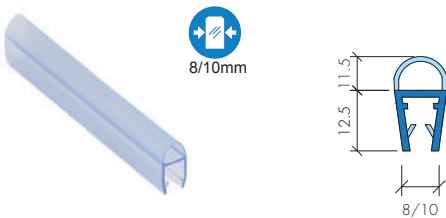

ABR-PS-05 (D Fitol)