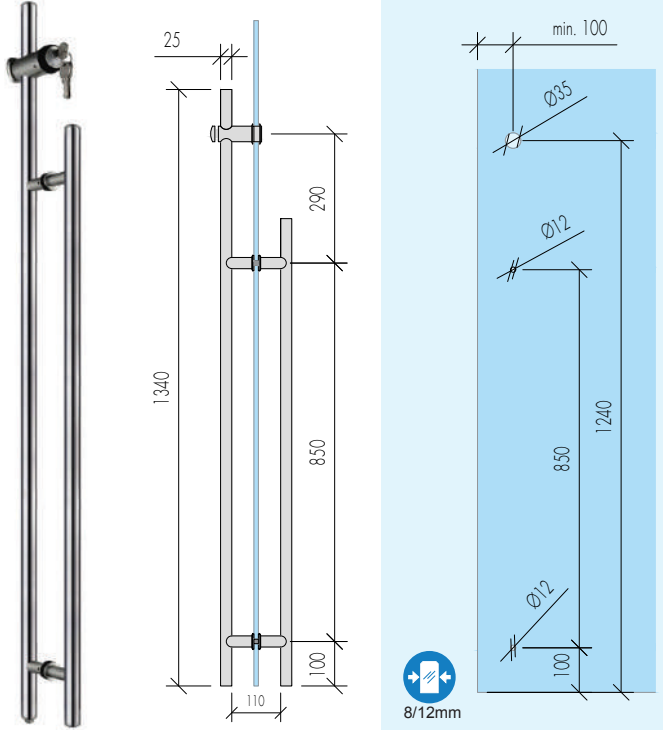

ABR-205-1340

Paslanmaz Kilitli Çekme Kol / Stainless Steel Pull Handle with Lock

- » Ölçüler : $\varnothing 25 \times 1350 \text{ mm}$ / Sizes: $\varnothing 25 \times 1350 \text{ mm}$
- » Dışardan Anahtarlı İçeriden Mandallı Kilitleme
/ Locking With Key From Outside, With Knob From Inside
- » 304 Paslanmaz Çelik , Satin Yüzey / 304 Stainless Steel , Satin Finish