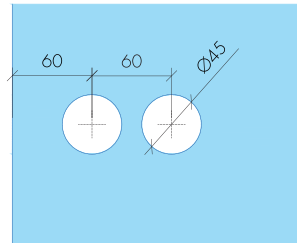

- » 8 mm – 12 mm Camlara Uygun / Suitable for 8 mm – 12 mm Glass
- » Gövde , Kol , Barel Ve Kasa Karşılığı Sete Dahildir / Lock body, handle, barel and strike plate included in the set
- » Sağ Ve Sol Uyumlu / Suitable for right and left use
- » Alüminyum Natürel Eloksal, Siyah Eloksal Ve Diğer Renkler / Aluminum Natural Anodizing, Black Anodizing And Other Color Alternatives