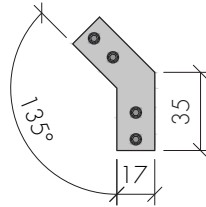

ABR-078A-7

135° Köşe Profil Birleştirme
135° Corner Connector For Sliding Profile

- » Duş sürme profili için 135° köşe birleştirme / 135° corner connector for shower sliding profile
- » 304 Paslanmaz Çelik Malzeme / 304 Stainless steel material
- » Parlak, Satine, PVD Altın, Siyah Renk / Shiny, Satin, PVD Gold, Black Options