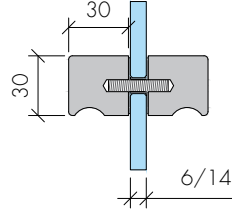

ABR-007

Cam Kapı Kulp
Glass Door Knob

- » Çap (Ø) : 30 mm / Diameter (Ø) : 30 mm
- » 304 Paslanmaz Çelik / 304 Stainless Steel
- » Parlak, Satine, Altın/Bronz/Siyah Pvd Kaplama veya Ral Boyalı Yüzey
  / Polished, Satin, Gold/Bronze/Black Pvd Plated or Ral Painted Finish