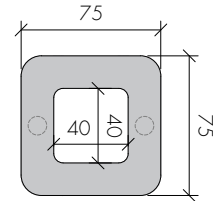

ABR-7558

Sürme Cam Kapı Kulp
Sliding Glass Door Handle

- » Çap (Ø) : 75 x 75 mm / Diameter (Ø) : 75 x 75 mm
- » 8mm – 12 mm Camlara Uygun / Suitable for 8mm – 12 mm Glass
- » 304 Paslanmaz Çelik / 304 Stainless Steel
- » Parlak, Satine, Altın/Bronz/Siyah Pvd Kaplama veya Ral Boyalı Yüzey
  / Polished, Satin, Gold/Bronze/Black Pvd Plated or Ral Painted Finish