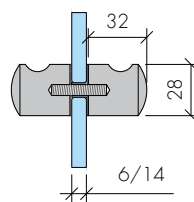

ABR-004 Cam Kapı Kulp Glass Door Knob

- » Çap (Ø) : 28 mm / Diameter (Ø) : 28 mm
- » 304 Paslanmaz Çelik / 304 Stainless Steel
- » Parlak, Satine, Altın/Bronz/Siyah Pvd Kaplama veya Ral Boyalı Yüzey
  / Polished, Satin, Gold/Bronze/Black Pvd Plated or Ral Painted Finish