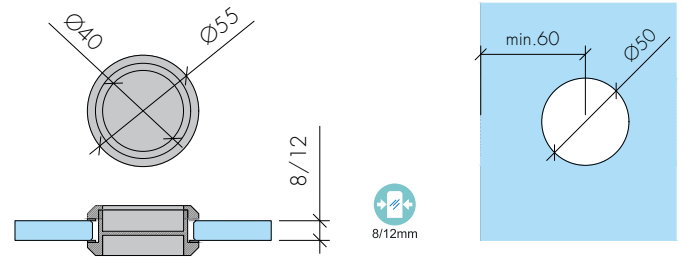

ABR-050

Noktasal Gömme Kulp
Point Recessed Handle

- » Çap (Ø) : 55 mm / Diameter (Ø) : 55 mm
- » 8mm – 12 mm Camlara Uygun / Suitable for 8mm – 12 mm Glass
- » 304 Paslanmaz Çelik / 304 Stainless Steel
- » Parlak, Satine, Altın/Bronz/Siyah Pvd Kaplama veya Ral Boyalı Yüzey / Polished, Satin, Gold/Bronze/Black Pvd Plated or Ral Painted Finish