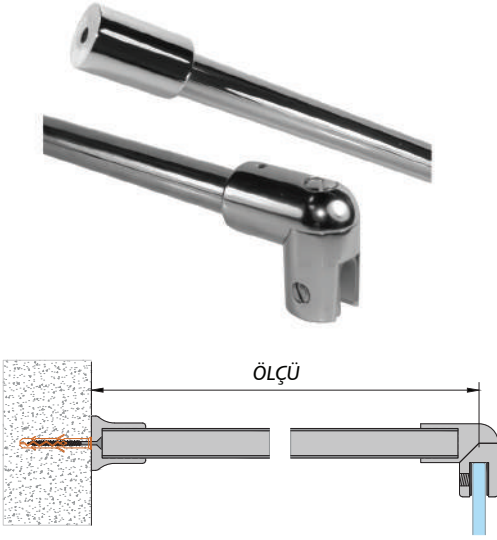

ABR-8500EA Düz Sabit Kanat Gergi (Duvardan Cama)
Straight Support Bar For Fix Panel