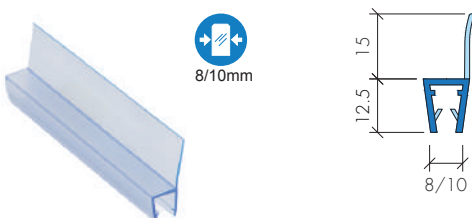

ABR-PS-06 (H Fitol)