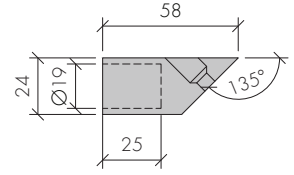

ABR-8500E-11A

45° Gergi Boru Duvar Bağlantısı
Wall To Tube Connector For Support Bar

- » Pirinç veya 304 paslanmaz çelik / Brass or 304 Stainless steel
- » Parlak Krom Kaplama veya polisajlı/ Shiny Chrome Plated on Brass or polished
- » Ø: 19mm boruya uygun / Suitable for Ø: 19mm Tube