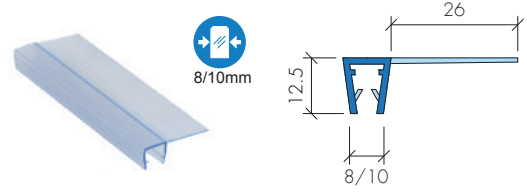

ABR-PS-07 (F Fitol)