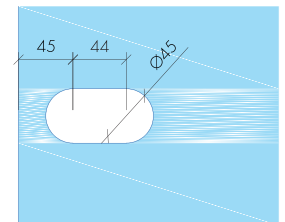

ABR-1906WCK

Paslanmaz WC Göstergeli Cam Kapı Kilidi /
Stainless Steel WC Glass Door Lock with indicator

- » 8 mm – 12 mm Camlara Uygun / Suitable for 8 mm – 12 mm Glass
- » Ön Ve Arkada Kırmızı, Yeşil Göstergeli / With red/green indicators on the front and back
- » Gövde , Kol , Barel Ve Kasa Karşılığı Sete Dahildir / Lock body, handle, barrel and strike plate included in the set
- » Sağ Ve Sol Uyumlu / Suitable for right and left use
- » 304 Paslanmaz Çelik, Satin Ve Parlak Yüzey / 304 Stainless Steel, Satin And Shiny Finish